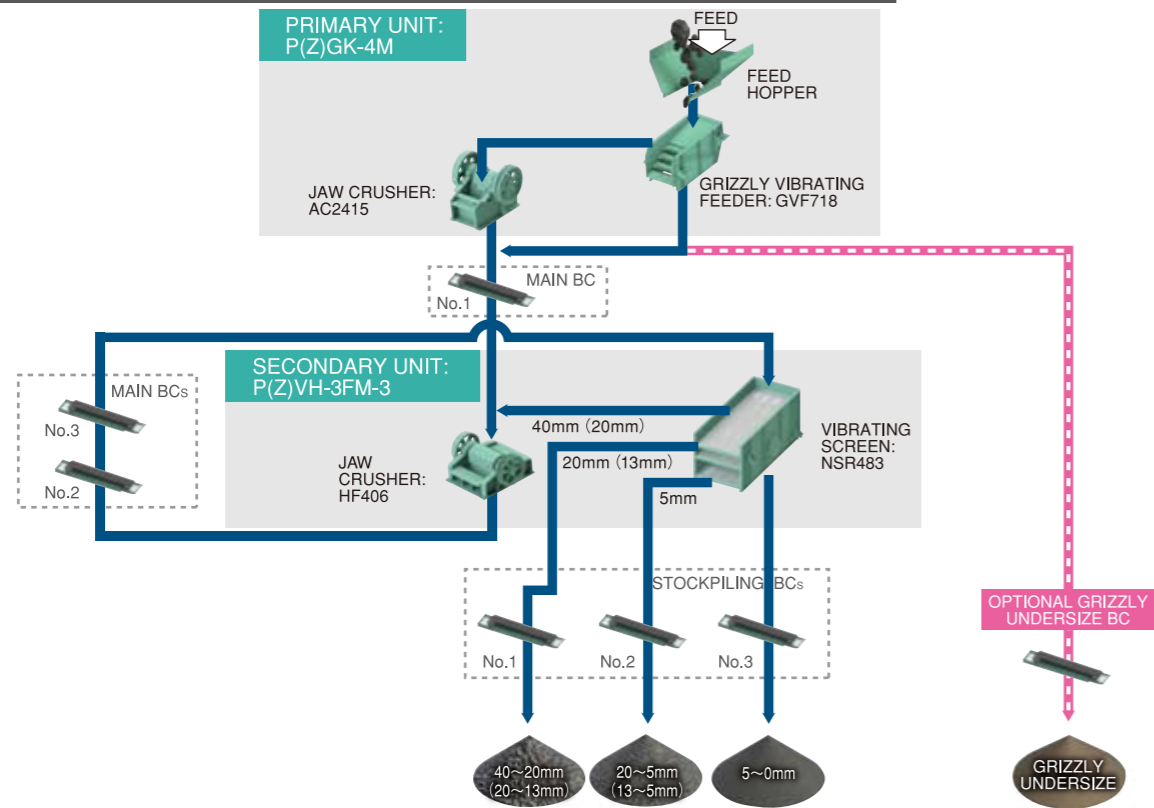

SNP/SNZ SERIES ROCK CRUSHING PLANTS 30-200TPH

NAKAYAMA PORTABLE (SKID-MOUNTED) ROCK CRUSHING AND SCREENING PLANT

MODEL: SNP (Z) -70M-3 JJS (JJS = JAW-JAW-SCREEN FLOW)

NAKAYAMA PORTABLE (SKID-MOUNTED) ROCK CRUSHING AND SCREENING PLANT

MODEL: SNP(Z) -○○○M-3 JCS (JCS = JAW-CONE-SCREEN FLOW)

NAKAYAMA PORTABLE (SKID-MOUNTED) ROCK CRUSHING AND SCREENING PLANT

MODEL: SNP (Z) -70M-3 JSJ (JSJ = JAW-SCREEN-JAW FLOW)

NAKAYAMA PORTABLE (SKID-MOUNTED) ROCK CRUSHING AND SCREENING PLANT

MODEL: SNP(Z) -○○○M-3 JSC (JSC = JAW-SCREEN-CONE FLOW)