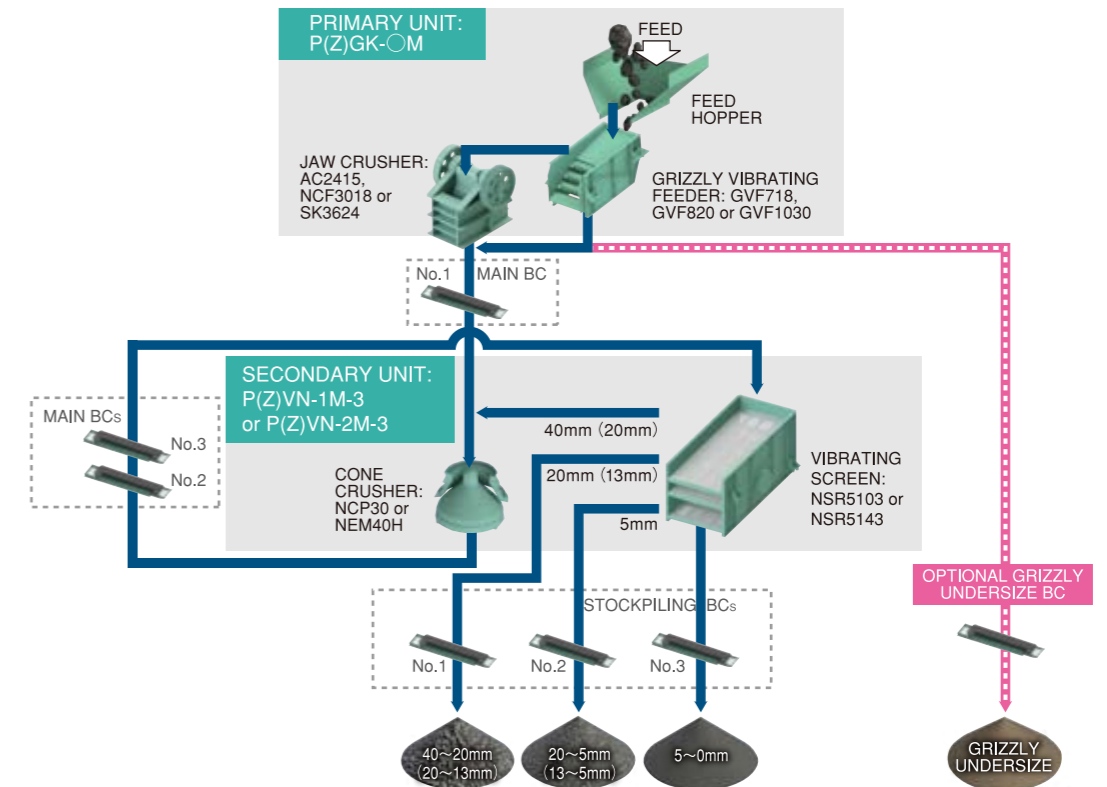

SNP/SNZ SERIES ROCK CRUSHING PLANTS 30-200TPH

NAKAYAMA PORTABLE (SKID-MOUNTED) ROCK CRUSHING AND SCREENING PLANT

MODEL: SNP (Z) -70M-3 JJS (JJS = JAW-JAW-SCREEN FLOW)

NAKAYAMA PORTABLE (SKID-MOUNTED) ROCK CRUSHING AND SCREENING PLANT

MODEL: SNP(Z) -○○○M-3 JCS (JCS = JAW-CONE-SCREEN FLOW)

NAKAYAMA PORTABLE (SKID-MOUNTED) ROCK CRUSHING AND SCREENING PLANT

MODEL: SNP (Z) -70M-3 JSJ (JSJ = JAW-SCREEN-JAW FLOW)

NAKAYAMA PORTABLE (SKID-MOUNTED) ROCK CRUSHING AND SCREENING PLANT

MODEL: SNP(Z) -○○○M-3 JSC (JSC = JAW-SCREEN-CONE FLOW)