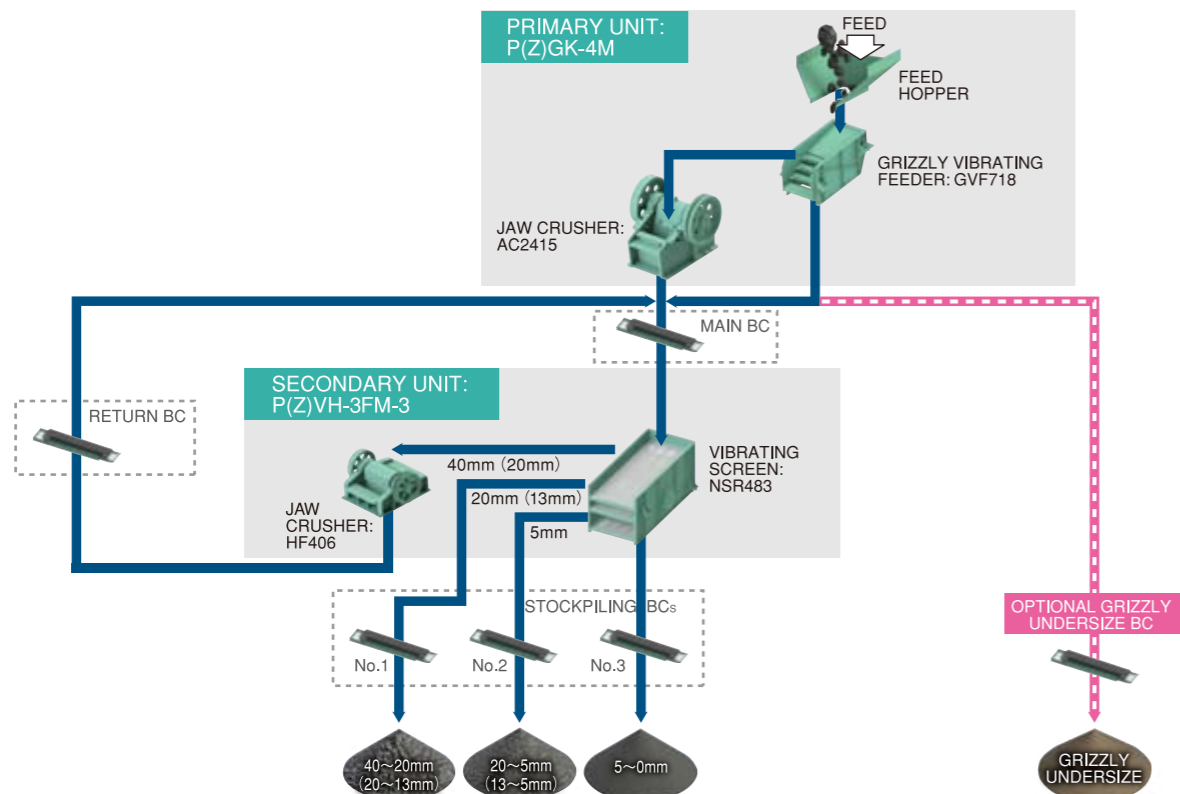

SNP/SNZ SERIES ROCK CRUSHING PLANTS 30-200TPH

NAKAYAMA PORTABLE (SKID-MOUNTED) ROCK CRUSHING AND SCREENING PLANT

MODEL: SNP (Z) -70M-3 JJS (JJS = JAW-JAW-SCREEN FLOW)

NAKAYAMA PORTABLE (SKID-MOUNTED) ROCK CRUSHING AND SCREENING PLANT

MODEL: SNP(Z) -○○○M-3 JCS (JCS = JAW-CONE-SCREEN FLOW)

NAKAYAMA PORTABLE (SKID-MOUNTED) ROCK CRUSHING AND SCREENING PLANT

MODEL: SNP (Z) -70M-3 JSJ (JSJ = JAW-SCREEN-JAW FLOW)

NAKAYAMA PORTABLE (SKID-MOUNTED) ROCK CRUSHING AND SCREENING PLANT

MODEL: SNP(Z) -○○○M-3 JSC (JSC = JAW-SCREEN-CONE FLOW)